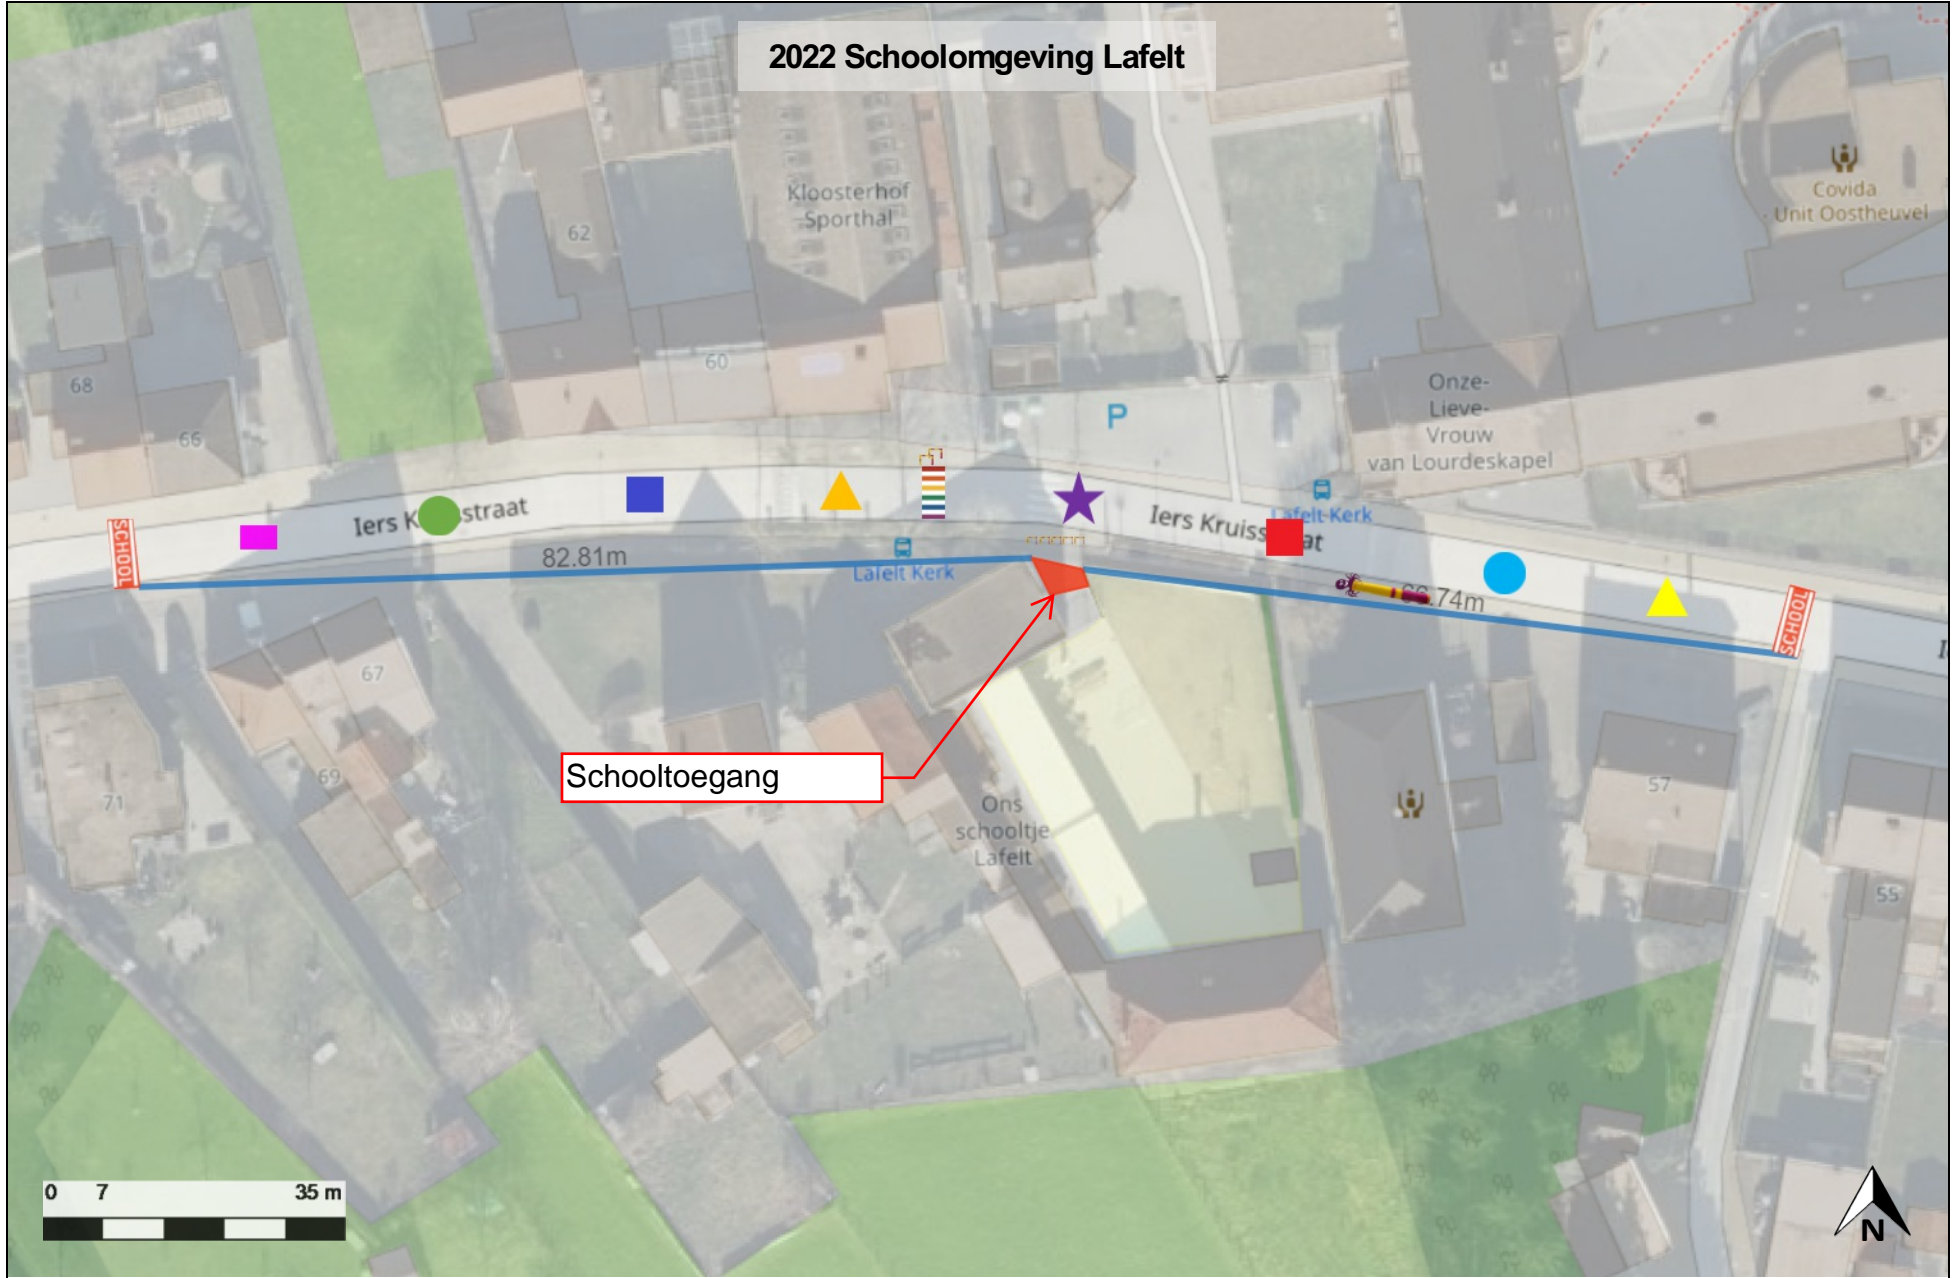

2022 Schoolomgeving Lafelt

Schooltoegang

82.81m

66.74m

0 7 35 m